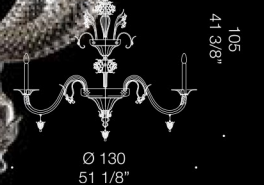

LEVANTE K15
15xMAX 46W E14