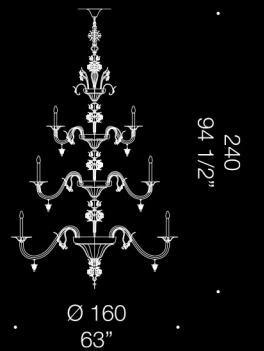

LEVANTE

Design by Francesco Dei Rossi

Glamorous art piece.

Levante is "the chandelier" by definition. A beautiful and ornate piece which is highly customisable beyond imagination. The grey and darker grey tones of this piece make it a glamorous accent piece for residential or hospitality projects. Featuring the unique option to fit real candles, this piece also gives light from its centrepiece with a LED system which makes Levante shimmer. Dimensions vary.

LEVANTE K21+15+9
45xMAX 46W E14

LEVANTE K15+9
22xMAX 46W E14

LEVANTE K15
15xMAX 46W E14

LEVANTE K9
9xMAX 46W E14