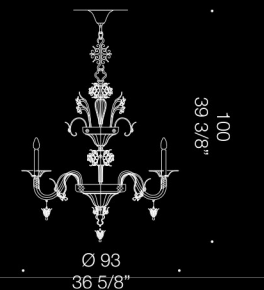

LEVANTE K9
9xMAX 46W E14